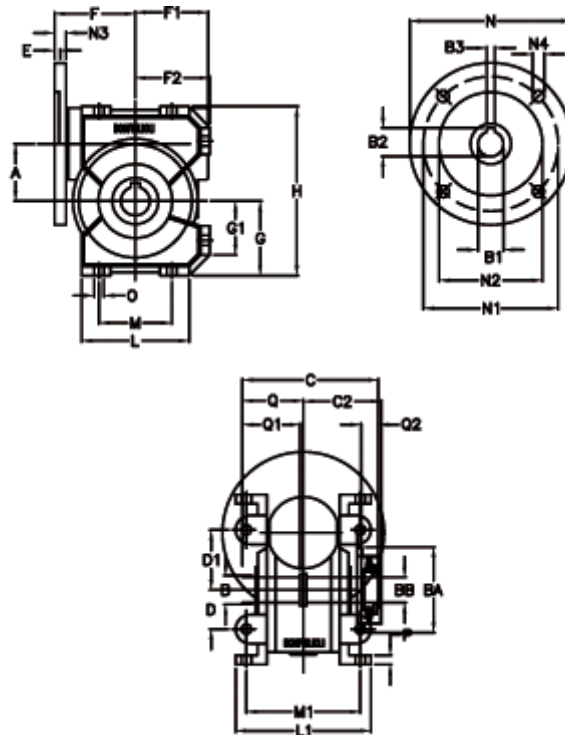

Data Sheet

Article number: 390204900703316
 Description: Worm Gear with Torque Limiter
 VF 49-L1-U-7 P80B14

Measures

a = 49.5	C2 = 63.5	g = 64.5	N = 120	Q1 = 41
B = 25	D = 34	G1 = 46.5	N1 = 100	Q2 = 15
B1 E7 = 19	D1 = 52	H = 146.5	N2 = 80	
B2 = 21.8	Description = VF 49U-xx-80B14	H1 = 110.5	N3 = 10.0	
B3 H9 = 6	E = 3.0	L = 93	N4 = 7.0	
BA = 63	F = 70	L1 = 117	O = 8.5	
BB H7 = 14	F1 = 63	m = 63	P = 8	
C = 105	F2 = 64.5	M1 = 98.5	Q = 51.0	